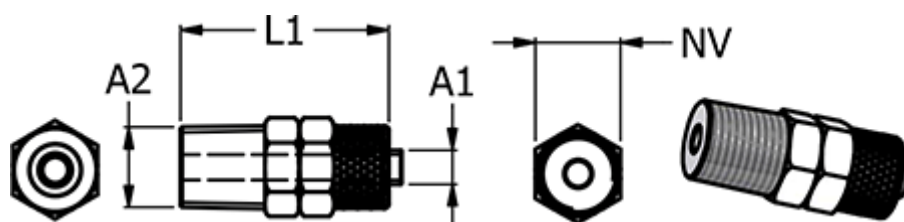

Article number: 5861161810

Description: Push-on fitting 11.618-10, metal $\text{Ø}10/8\text{-R } 1/8\text{'}$
Straight connector

Measures

Hose diameter A1	= 10/8
L1	= 29.5
NV	= 14
Thread A2	= R 1/8"